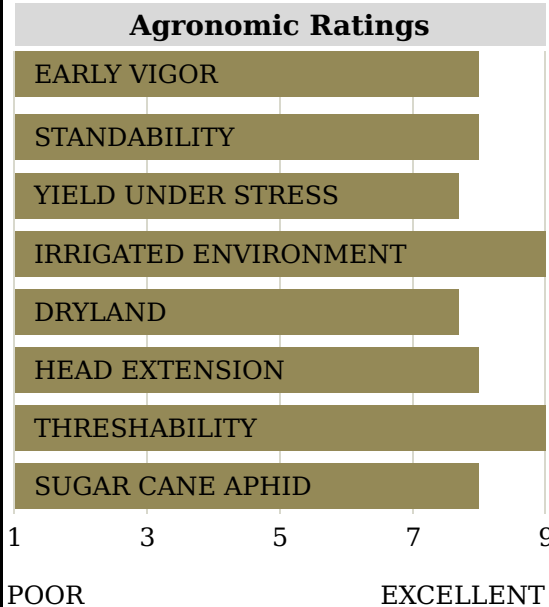

M60GB31

Bronze Grain Color

Early - Medium • 60 Days Mid-Bloom • 98 Days RM

Management & Comments	Management Guidelines	
<ul style="list-style-type: none"> All Around Sorghum Leader: Excellent Top Yields with Very Uniform Plants and Eye Appeal Medium plant height average 42-48" with Semi-Open Heads Very good Test Weights and Grain Quality Handles both Moisture and Heat Stress Top mult-year yield leader since developed and introduced in 2014 Excellent Tolerance to Sugar Cane Aphids Tested as GX13231 	Row Width:	Soils:
	Wide HR	Silt Loam HR
	15-20" HR	Sandy R
	Drilled HR	Clay HR
	Populations:	Poorly Drained R
	Low R	Yield Environment:
	Medium HR	High Yield HR
	High HR	Moderate Yield R
	Tillage:	Stress Yield R
	Conventional	Water Management:
Minimum	Full Irrigation HR	
Ridge-Till	Limited Irrigation HR	
No-Till	Dryland below 21" R	

Agronomic Traits	
Grain Color Bronze	Drydown 9
Endosperm Color Yellow	Head Exertion 8
Head Type Semi-open	Threshability 9
Plant Height Medium	Drought Tolerance 8
Early Vigor 8	Heat Tolerance 8
Standability 8	Avg. Seeds/Pound (thousands) 14-16

Ratings Key: 9 = Excellent, 5 = Average, 1 = Poor. **HR** = Highly Recommended, **R** = Recommended, **n/a** = Testing not complete. **Sc** = Susceptible. **Charcoal Rot = 7**, **Sugar Cane Aphid = 8**. **Actual ratings based on best current information available and may be affected by changing environmental and management conditions**