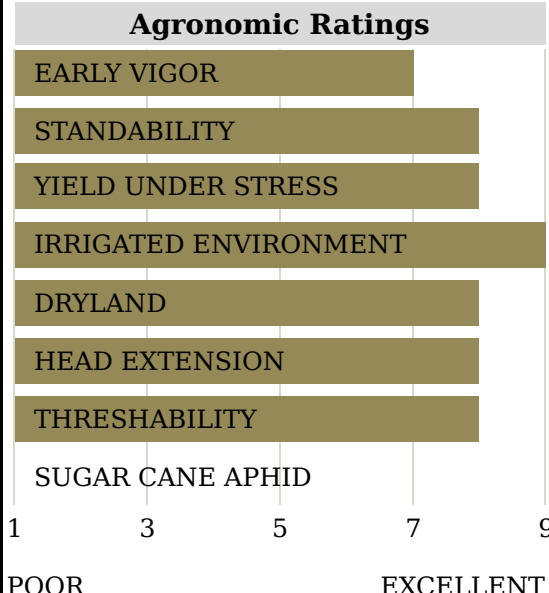

765B

Bronze Grain Color

Full • 80 Days Mid-Bloom • 120 Days RM

- ### Management & Comments
- Full season maturity, produces non-tannin bronze grain colored
 - Comprehensive disease package including Fusarium & Anthracnose
 - Universal use for dryland or irrigation
 - Very good stress tolerance early and late
 - Excellent late season intactness and grain threshability
 - Tropical parentage, use in Mid-South, East Coast and TX

- ### Plant with These Hybrids:
- 771B
 - 772B
 - M73GR55
 - M74GB17

Management Guidelines

Row Width:		Soils:	
Wide	HR	Silt Loam	HR
15-20"	HR	Sandy	HR
Drilled	R	Clay	R
Populations:		Poorly Drained	N
Low	HR	Yield Environment:	
Medium	HR	High Yield	HR
High	R	Moderate Yield	R
Tillage:		Stress Yield	R
Conventional		Water Management:	
Minimum		Full Irrigation	HR
Ridge-Till		Limited Irrigation	R
No-Till		Dryland below 21"	R

Agronomic Traits

Grain Color	Bronze	Drydown	7
Endosperm Color	Yellow	Head Exertion	8
Head Type	Semi-open	Threshability	8
Plant Height	Med-Tall	Drought Tolerance	8
Early Vigor	7	Heat Tolerance	8
Standability	8	Avg. Seeds/Pound (thousands)	14-16
Late Planting/Cool Weather Response	Delays		