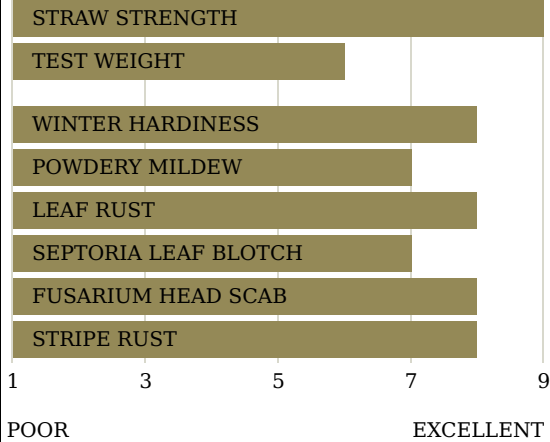

9750

Soft Red Winter

Early RM

Agronomics

- An exciting new awnless variety adapted to a large geography
- Fhb1 type II Fusarium head scab resistance marker
- Explosive yield potential combined with good yield stability in tough conditions
- Excellent plant health including a very strong stripe rust rating
- Early maturity and shorter plant height are perfect for double cropping

Seeding Rate/ Million Seeds per Acre

- 1.6 to 1.9
- Medium-Short plant height & stiff straw for rich soils and/or aggressive management
- An average tillering variety, plant 5-10% heavier than normal for optimal yield potential

Agronomic Ratings

Plant with These Varieties:

- 9171
- 9701
- 9552
- 9772

Agronomic Traits

Maturity	Early	Straw Strength	Excellent
Grain Color	Red	Test Weight	Good
Plant Height	Medium-Short	Winter Hardiness	Excellent
Head Type	Awnless	Metribuzin Tolerance	5