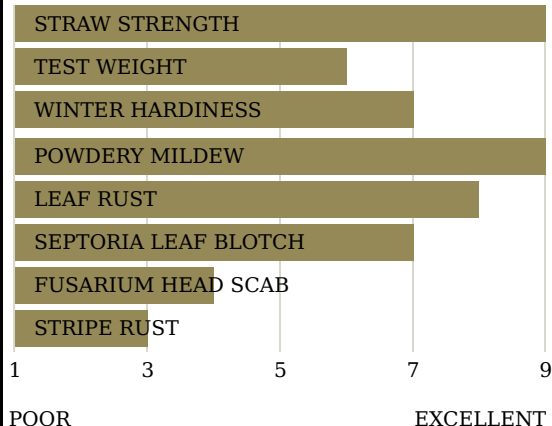

Shirley

Soft Red Winter

Late RM

Agronomics

- Fuller season variety with outstanding yield potential and wide range of adaptability
- Medium-short plant with outstanding straw strength
- Strong ratings for Septoria leaf & glume blotch
- Avoid areas where stripe rust occurs with frequency
- High level of resistance to leaf rust, stem rust and powdery mildew

Seeding Rate/ Million Seeds per Acre

- 1.5 to 1.7
- Outstanding choice for high fertility and management
- Plant after Hessian fly-free date and manage for Fusarium head blight

Agronomic Ratings

Plant with These Varieties:

- 9701
- 9223
- 9772
- 9552

Agronomic Traits

Maturity	Late	Straw Strength	Excellent
Grain Color	Red	Test Weight	Good
Plant Height	Medium-Short	Winter Hardiness	Very Good
Head Type	Awnlett	Metribuzin Tolerance	2