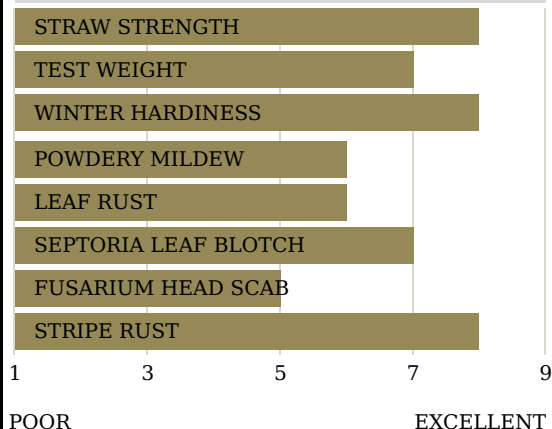

9552

Soft Red Winter

Medium RM

Agronomics

- Medium maturity variety with resistance for Hessian fly and stripe rust
- Bearded with medium height and very good straw strength
- Widely adapted across most soil types in the upper Midwest and east coast regions
- High yield potential for higher management acres and farmers like the discontinued 9042
- Excellent tillering ability allows for use in wider row widths

Seeding Rate/ Million Seeds per Acre

- 1.4 to 1.7
- Highly responsive to both foliar and head scab fungicide applications
- Not recommended for no-till following corn rotations

Agronomic Ratings

Agronomic Traits

Maturity	Medium	Straw Strength	Excellent
Grain Color	Red	Test Weight	Very Good
Plant Height	Medium	Winter Hardiness	Excellent
Head Type	Awned	Metribuzin Tolerance	5

Disease Ratings

Hessian Fly	9	Stagnospora Glume Blotch	7
Leaf Rust	6	Fusarium Head Scab	5
Stripe Rust	8	Yellow Mosaic (WSSM)	n/a
Powdery Mildew	6	Soil Borne Mosaic Virus	n/a
Septoria Leaf Blotch	7	Barley Yellow Dwarf Virus	7