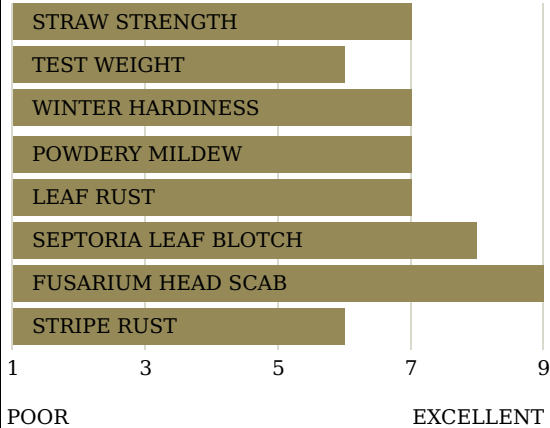

9772

Soft Red Winter

Medium RM

Agronomics

- New medium maturity awned variety with amazing attractiveness
- Fhb1 type II Fusarium head scab resistance marker
- Great yield potential with nice research data that shows yield stability as well
- Adapted to most soils throughout the Midwest, East, and Mid-South
- Monitor for stripe rust in the Mid-South or areas known for high stripe rust

Seeding Rate/ Million Seeds per Acre

- 1.4 to 1.6
- Medium maturity but heads early so some areas may have increased freeze risk, avoid excessively early planting
- Variety may lean at maturity in areas of high yield and/or high management

Agronomic Ratings

Plant with These Varieties:

- 9223
- 9522
- 9701
- 9171

Agronomic Traits

Maturity	Medium	Straw Strength	Very Good
Grain Color	Red	Test Weight	Good
Plant Height	Medium	Winter Hardiness	Very Good
Head Type	Awned	Metribuzin Tolerance	4