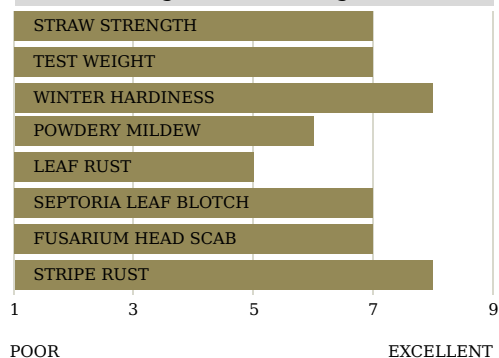

9223

Soft Red Winter

Medium - Late RM

Agronomics

- Medium-full maturity awnless variety with outstanding yield potential
- Medium-tall plant with very good straw strength and great eye appeal
- Highly resistant to stripe rust with strong Fusarium head scab tolerance
- Excellent potential for high grain, straw or forage yields
- Widely adapted to all wheat growing regions east to west

Seeding Rate/ Million Seeds per Acre

- 1.4 to 1.6
- Strong choice for 15" rows, no-till after corn and poorly drained fields
- Fungicides suggested for powdery mildew and leaf rust control

Agronomic Ratings

Plant with These Varieties:

9772
9522
9701
Shirley

Agronomic Traits

Maturity	Medium - Late	Straw Strength	Very Good
Grain Color	Red	Test Weight	Very Good
Plant Height	Medium-Tall	Winter Hardiness	Excellent
Head Type	Awnless	Metribuzin Tolerance	9