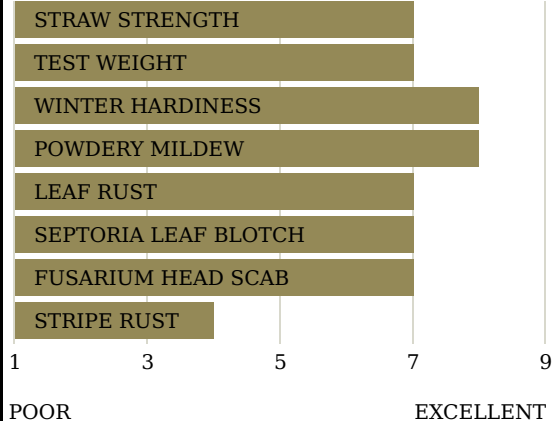

9600

Soft Red Winter

Very Early RM

Agronomics

- Very early maturity variety that replaces our V9710 for increased yield in this maturity
- Ideal for farmers that need to push harvest earlier for double crop
- Widely adapted to most soil types, but excels in higher yield situations
- Attractive medium-tall plants with average tillering
- Farmers should be ready to harvest timely; 9600 will mature earlier than others

Plant with These Varieties:

- 9750
- 9701
- 9171
- 9552

Agronomic Traits

Maturity	Very Early	Straw Strength	Very Good
Grain Color	Red	Test Weight	Very Good
Plant Height	Medium-Tall	Winter Hardiness	Excellent
Head Type	Awned	Metribuzin Tolerance	5